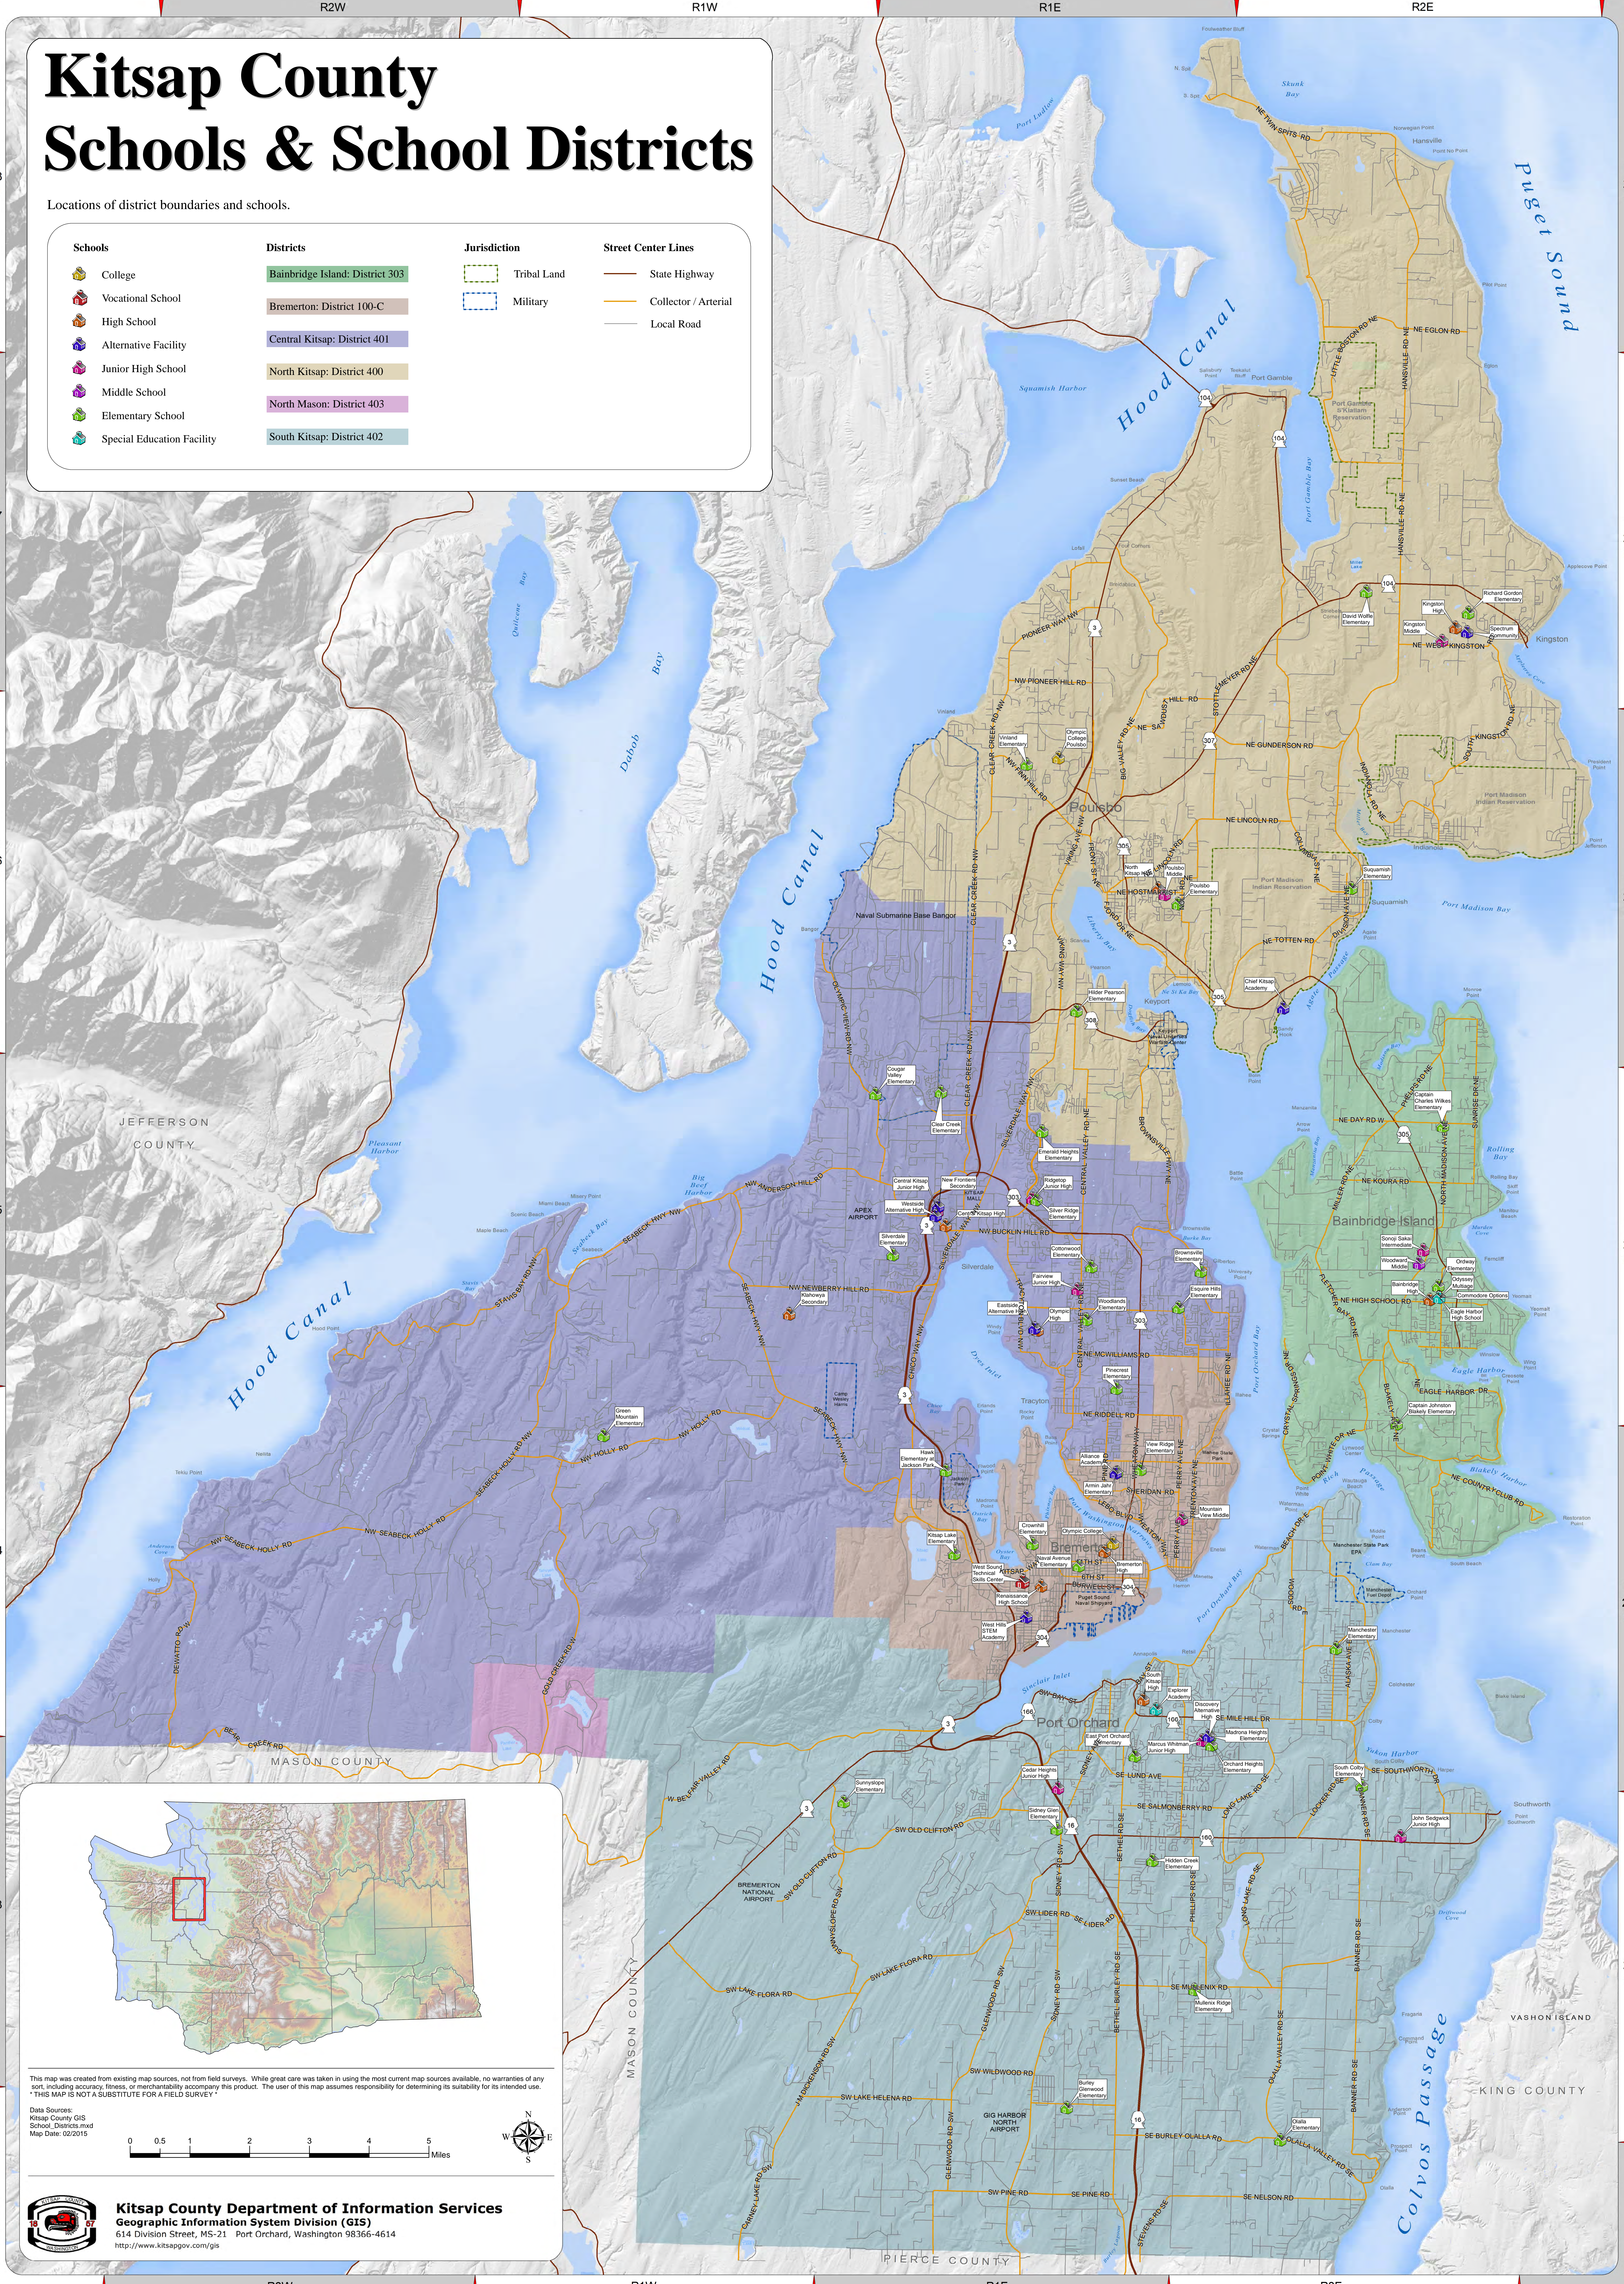

Kitsap County Schools & School Districts

Locations of district boundaries and schools.

Schools	Districts	Jurisdiction	Street Center Lines
College	Bainbridge Island: District 303	Tribal Land	State Highway
Vocational School	Bremerton: District 100-C	Military	Collector / Arterial
High School	Central Kitsap: District 401		Local Road
Alternative Facility	North Kitsap: District 400		
Junior High School	North Mason: District 403		
Middle School	South Kitsap: District 402		
Elementary School			
Special Education Facility