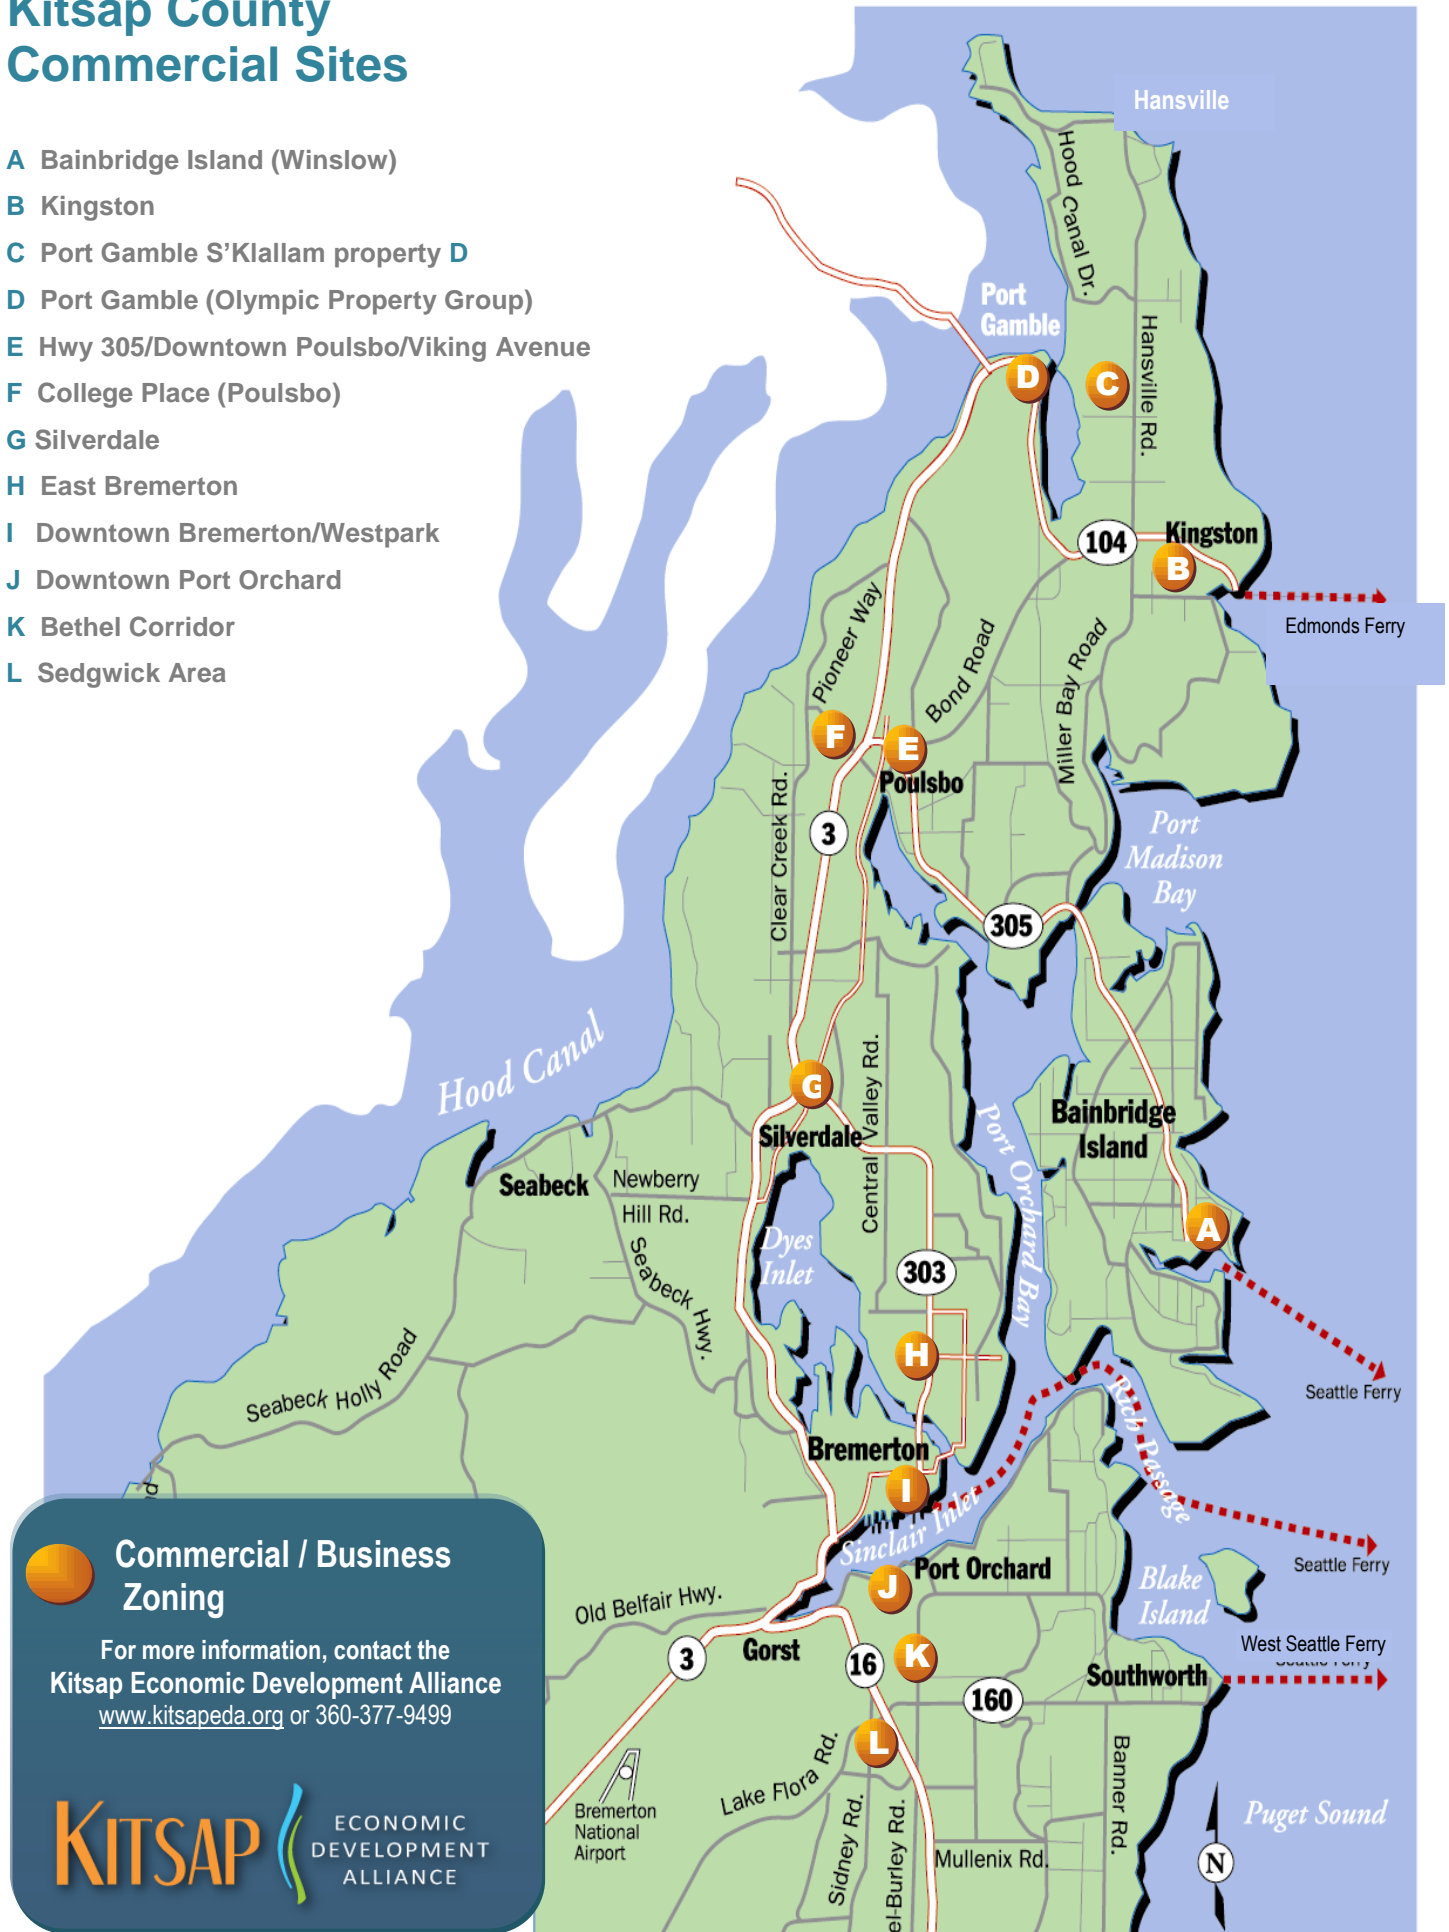

Kitsap County Commercial Sites

- A Bainbridge Island (Winslow)
- B Kingston
- C Port Gamble S'Klallam property D
- D Port Gamble (Olympic Property Group)
- E Hwy 305/Downtown Poulsbo/Viking Avenue
- F College Place (Poulsbo)
- G Silverdale
- H East Bremerton
- I Downtown Bremerton/Westpark
- J Downtown Port Orchard
- K Bethel Corridor
- L Sedgwick Area